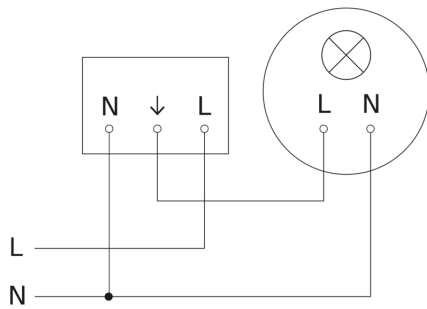

Motion detector - Professional Line

IS 345

DALI-2 APC - in-ceiling installation, rd.
EAN 4007841 080655
Article number 080655

IS 345

DALI-2 APC - in-ceiling installation, rd.
EAN 4007841 080655
Article number 080655

Master circuit diagram

Master/slave interconnection circuit diagram